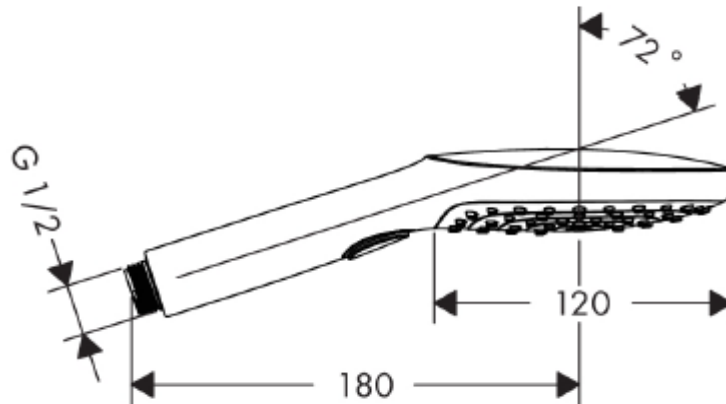

SPECIFICATION SHEET - fittings

BRAND:	hansgrohe	Product Photo:
ORIGIN:	Germany	
SERIES:	Handshowers	
PRODUCT DESCRIPTION:	Raindance Select 120 3jet handshower • with Rain, RainAir and WhirlAir sprays • Flow rate: 15 l/min. at 3 bar	
MODEL No.		
FINISH/COLOUR:	Matt Black	
DIMENSIONS:		
OPTIONAL MATCHING PARTS:		

Technical Informations: Suitable for continous flow water heater

REMINDER:	Pipe flushing must be done before faucets are installed. Failure to do so voids the warranty.
	Do not use cleaners containing abrasive cleansers, ammonia, bleach, acids, waxes, alcohol, solvents or other products not recommended for chrome.
	All information is for reference only, installation shall always be based on the actual product delivered.